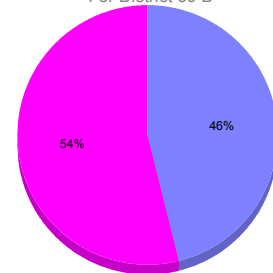

Membership Results 2011-2012

Goal, New, Dropped, Gain/Loss

Comparison of Club Gain/Loss

Current Year Compared to the Previous Year

Comparison of Membership Gain/Loss

Current Year Compared to the Previous Year

YTD Status Quo Clubs 2010-2011

Status Quo Clubs Compared to Status Quo Members

Gender Comparison 2010-2011

For District 60 B

Oct/Nov/Dec
■ Male ■ Female