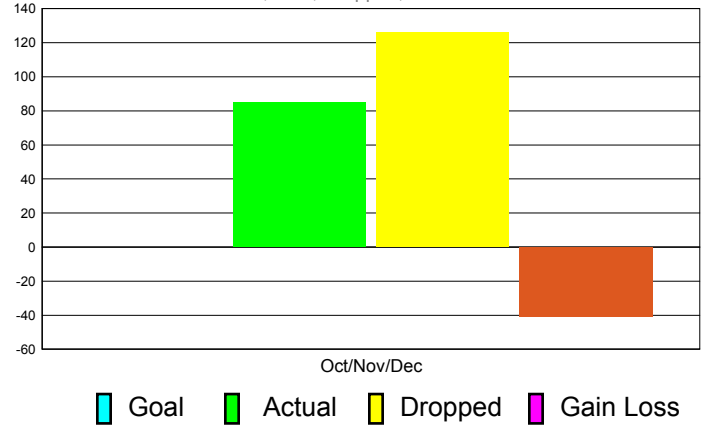

Club Results 2011-2012

Goal, New, Dropped, Gain/Loss

MEMBERSHIP

Membership Results
2011-2012

Membership
2010-2011

Month	Net Memb Goal	Actual New Memb	Actual Dropped Memb	Gain/Loss of Memb	Gain/ Loss of Memb
Oct/Nov/Dec	0	85	126	-41	-9
Totals	0	85	126	-41	-9

Membership Results 2011-2012

Goal, New, Dropped, Gain/Loss

Comparison of Club Gain/Loss

Current Year Compared to the Previous Year

Comparison of Membership Gain/Loss

Current Year Compared to the Previous Year